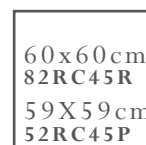

COVERLAM 5,6mm

GRESANIA

GRESANIA

80x160cm  
38RC49N  
78x158cm  
38RC49P

60x120cm  
48RC49N  
59X119cm  
48RC49P

80x80cm  
61RC-46  
78x78cm  
61RC46P

60x60cm  
82RC45R  
59X59cm  
52RC45P

60x60cm  
82RC75R  
59X59cm  
52RC75P